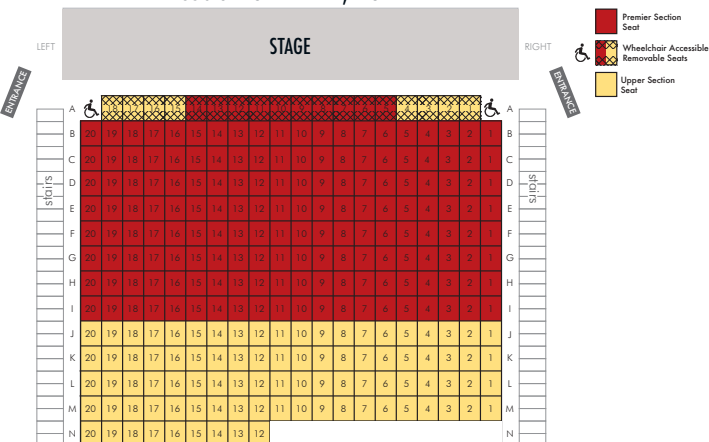

Dec. 15, 2017
Single tickets go on sale to the general public.

PRICING FOR GROUPS OF 10+

Order early for best prices! Prices increase as the season continues.

ORDER AFTER:

		10/13/17	11/15/17	11/28/17
Murder for Two	Adult Upper Section	~~-$30.00~~	~~-$34.00~~	$38.00
	Premier Section (All ages)	~~-$33.00~~	~~-$37.00~~	$42.00
		10/13/17	11/15/17	2/12/18
Always...Patsy Cline	Adult Upper Section	~~-$30.00~~	~~-$34.00~~	$38.00
	Premier Section (All ages)	~~-$33.00~~	~~-$37.00~~	$42.00
		10/13/17	11/15/17	4/27/18
Mamma Mia!	Adult Upper Section	~~-$30.00~~	$34.00	$38.00
	Premier Section (All ages)	~~-$35.00~~	$39.00	$44.00
		10/13/17	11/15/17	6/4/18
Guys and Dolls	Adult Upper Section	~~-$30.00~~	$34.00	$38.00
	Premier Section (All ages)	~~-$35.00~~	$39.00	$44.00
		10/13/17	11/15/17	7/23/18
Ordinary Days	Adult Upper Section	~~-$30.00~~	$34.00	$38.00
	Premier Section (All ages)	~~-$33.00~~	$37.00	$42.00
		10/13/17	11/15/17	9/24/18
A 1940's Radio Christmas Carol	Adult Upper Section	~~-$30.00~~	$34.00	$38.00
	Premier Section (All ages)	~~-$33.00~~	$37.00	$42.00

For all mainstage shows, upper section young professional group tickets are $23 & youth group tickets are $18! Ticket(s) for group leader & driver for groups of 30 or more is FREE.

Children younger than six are not admitted to mainstage shows.
Accessible seating is available. Please call to discuss your group's specific needs.

SEATING CHARTS

NEW STAGE
12850 SW GRANT AVE, TIGARD