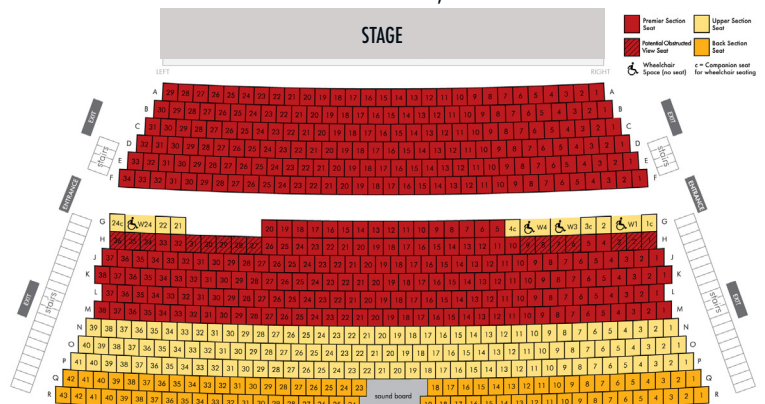

PRICING FOR GROUPS OF 10+

Order early for best prices! Prices increase as the season continues.

ORDER AFTER:

		10/13/17	11/15/17	11/28/17
Murder for Two	Adult Upper Section	-\$30.00	-\$34.00	\$38.00
	Premier Section (All ages)	-\$33.00	-\$37.00	\$42.00
		10/13/17	11/15/17	2/12/18
Always...Patsy Cline	Adult Upper Section	-\$30.00	-\$34.00	\$38.00
	Premier Section (All ages)	-\$33.00	-\$37.00	\$42.00
		10/13/17	11/15/17	4/27/18
Mamma Mia!	Adult Upper Section	-\$30.00	\$34.00	\$38.00
	Premier Section (All ages)	-\$35.00	\$39.00	\$44.00
		10/13/17	11/15/17	6/4/18
Guys and Dolls	Adult Upper Section	-\$30.00	\$34.00	\$38.00
	Premier Section (All ages)	-\$35.00	\$39.00	\$44.00
		10/13/17	11/15/17	7/23/18
Ordinary Days	Adult Upper Section	-\$30.00	\$34.00	\$38.00
	Premier Section (All ages)	-\$33.00	\$37.00	\$42.00
		10/13/17	11/15/17	9/24/18
A 1940's Radio Christmas Carol	Adult Upper Section	-\$30.00	\$34.00	\$38.00
	Premier Section (All ages)	-\$33.00	\$37.00	\$42.00

For all mainstage shows, upper section young professional group tickets are \$23 & youth group tickets are \$18! Ticket(s) for group leader & driver for groups of 30 or more is FREE.

Children younger than six are not admitted to mainstage shows.
Accessible seating is available. Please call to discuss your group's specific needs.

SEATING CHARTS

NEW STAGE
12850 SW GRANT AVE, TIGARD

DEB FENNELL STAGE
9000 SW DURHAM RD, TIGARD

BOOK YOUR TICKETS

To book tickets for your group please contact **Emily Harmon-Watilo**.

MAIL P.O. Box 231004, Tigard, OR 97281