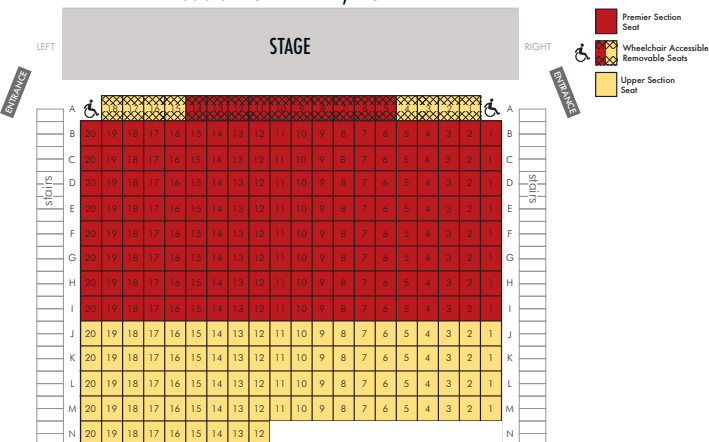

PRICING FOR GROUPS OF 10+

Order early for best prices! Prices increase as the season continues.

ORDER AFTER:

		10/13/17	11/15/17	11/28/17
Murder for Two	Adult Upper Section	-\$30.00	-\$34.00	\$38.00
	Premier Section (All ages)	-\$33.00	-\$37.00	\$42.00

		10/13/17	11/15/17	6/4/18
Guys and Dolls	Adult Upper Section	-\$30.00	-\$34.00	\$38.00
	Premier Section (All ages)	-\$35.00	-\$39.00	\$44.00

		10/13/17	11/15/17	7/23/18
Ordinary Days	Adult Upper Section	-\$30.00	\$34.00	\$38.00
	Premier Section (All ages)	-\$33.00	\$37.00	\$42.00

		10/13/17	11/15/17	9/24/18
A 1940's Radio Christmas Carol	Adult Upper Section	-\$30.00	\$34.00	\$38.00
	Premier Section (All ages)	-\$33.00	\$37.00	\$42.00

For all mainstage shows, upper section young professional group tickets are \$23 & youth group tickets are \$18! Ticket(s) for group leader & driver for groups of 30 or more is FREE.

Children younger than six are not admitted to mainstage shows.
Accessible seating is available. Please call to discuss your group's specific needs.

SEATING CHARTS

NEW STAGE
12850 SW GRANT AVE, TIGARD

DEB FENNEL STAGE
9000 SW DURHAM RD, TIGARD