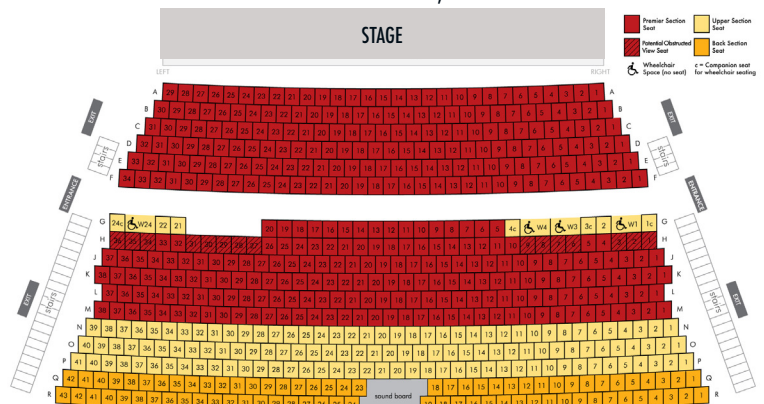

PRICING FOR GROUPS OF 10+

Order early for best prices! Prices increase as the season continues.

ORDER AFTER:

		10/13/17	11/15/17	11/28/17
Murder for Two	Adult Upper Section	-\$30.00	-\$34.00	\$38.00
	Premier Section (All ages)	-\$33.00	-\$37.00	\$42.00

		10/13/17	11/15/17	6/4/18
Guys and Dolls	Adult Upper Section	-\$30.00	-\$34.00	\$38.00
	Premier Section (All ages)	-\$35.00	-\$39.00	\$44.00

		10/13/17	11/15/17	7/23/18
Ordinary Days	Adult Upper Section	-\$30.00	\$34.00	\$38.00
	Premier Section (All ages)	-\$33.00	\$37.00	\$42.00

		10/13/17	11/15/17	9/24/18
A 1940's Radio Christmas Carol	Adult Upper Section	-\$30.00	\$34.00	\$38.00
	Premier Section (All ages)	-\$33.00	\$37.00	\$42.00

For all mainstage shows, upper section young professional group tickets are \$23 & youth group tickets are \$18! Ticket(s) for group leader & driver for groups of 30 or more is FREE.

Children younger than six are not admitted to mainstage shows.
Accessible seating is available. Please call to discuss your group's specific needs.

SEATING CHARTS

NEW STAGE
12850 SW GRANT AVE, TIGARD

DEB FENNEL STAGE
9000 SW DURHAM RD, TIGARD